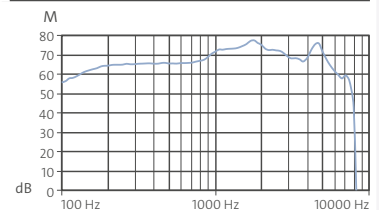

Ida HYPE G4

Amplification 71 dB

MAXIMUM POWER OUTPUT

LE = 90 dB

MAXIMUM AMPLIFICATION

Amplification at LE = 50 dB

IEC 60118-7:2005¹⁾
ANSI S3.22-2009¹⁾

IEC 60118-0²⁾

TECHNICAL INFORMATION

MAXIMUM POWER OUTPUT

Peak value at 90 dB	131 dB	138 dB
1,600 Hz (RTF)	128 dB	135 dB
Mean value at high frequencies	122 dB	126 dB

MAXIMUM ACOUSTIC AMPLIFICATION

Peak value at 50 dB	71 dB	78 dB
1,600 Hz (RTF)	69 dB	74 dB
Mean value at high frequencies	67 dB	71 dB
Reference test gain	45 dB	69 dB