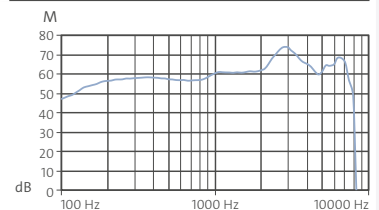

IEC 60118-0²⁾