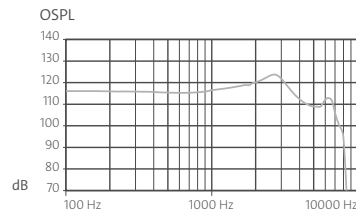

Ida HYPE G4

Amplification 65 dB

MAXIMUM POWER OUTPUT

LE = 90 dB

MAXIMUM AMPLIFICATION

Amplification at LE = 50 dB

IEC 60118-7:2005¹⁾
ANSI S3.22-2009¹⁾