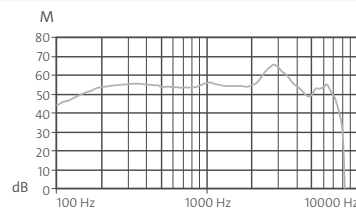

Ida HYPE G4

Amplification 65 dB

MAXIMUM POWER OUTPUT

LE = 90 dB

MAXIMUM AMPLIFICATION

Amplification at LE = 50 dB

IEC 60118-7:2005¹⁾
ANSI S3.22-2009¹⁾