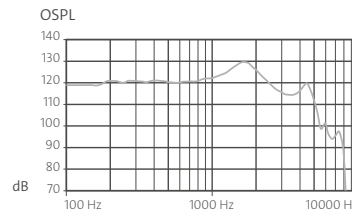

Ida HYPE G4

Amplification 71 dB

MAXIMUM POWER OUTPUT

LE = 90 dB

MAXIMUM AMPLIFICATION

Amplification at LE = 50 dB

IEC 60118-7:2005¹⁾
ANSI S3.22-2009¹⁾

IEC 60118-0²⁾

TECHNICAL INFORMATION

MAXIMUM POWER OUTPUT

Peak value at 90 dB	131 dB	138 dB
1,600 Hz (RTF)	128 dB	135 dB
Mean value at high frequencies	122 dB	126 dB

MAXIMUM ACOUSTIC AMPLIFICATION

Peak value at 50 dB	71 dB	78 dB
1,600 Hz (RTF)	69 dB	74 dB
Mean value at high frequencies	67 dB	71 dB
Reference test gain	45 dB	69 dB