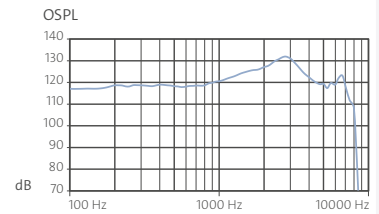

IEC 60118-0²⁾