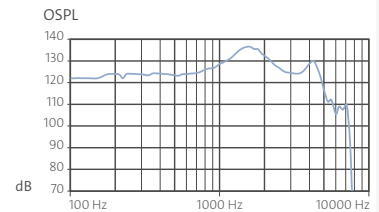

Ida HYPE G4

Amplification 71 dB

MAXIMUM POWER OUTPUT

LE = 90 dB

MAXIMUM AMPLIFICATION

Amplification at LE = 50 dB

IEC 60118-7:2005¹⁾
ANSI S3.22-2009¹⁾

IEC 60118-0²⁾

TECHNICAL INFORMATION

MAXIMUM POWER OUTPUT

Peak value at 90 dB	131 dB	138 dB
1,600 Hz (RTF)	128 dB	135 dB
Mean value at high frequencies	122 dB	126 dB

MAXIMUM ACOUSTIC AMPLIFICATION

Peak value at 50 dB	71 dB	78 dB
1,600 Hz (RTF)	69 dB	74 dB
Mean value at high frequencies	67 dB	71 dB
Reference test gain	45 dB	69 dB