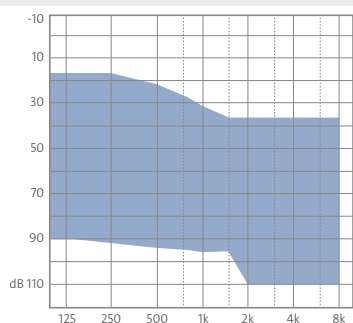

FITTING RANGES

Fitting range 65 dB