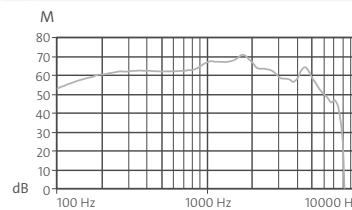

Ida HYPE G4

Amplification 71 dB

MAXIMUM POWER OUTPUT

LE = 90 dB

MAXIMUM AMPLIFICATION

Amplification at LE = 50 dB

IEC 60118-7:2005¹⁾
ANSI S3.22-2009¹⁾

IEC 60118-0²⁾

TECHNICAL INFORMATION

MAXIMUM POWER OUTPUT

Peak value at 90 dB	131 dB	138 dB
1,600 Hz (RTF)	128 dB	135 dB
Mean value at high frequencies	122 dB	126 dB

MAXIMUM ACOUSTIC AMPLIFICATION

Peak value at 50 dB	71 dB	78 dB
1,600 Hz (RTF)	69 dB	74 dB
Mean value at high frequencies	67 dB	71 dB
Reference test gain	45 dB	69 dB