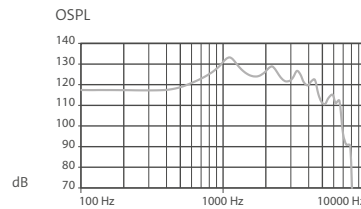

● = Standard equipment ○ = optional — = not available

More information on the individual features is available at www.audioservice.com

PG4

with earhook

MAXIMUM POWER OUTPUT

LE = 90 dB

MAXIMUM AMPLIFICATION

Amplification at LE = 50 dB

IEC 60118-7:2005¹⁾
ANSI S3.22-2009¹⁾

IEC 60118-0²⁾

TECHNICAL INFORMATION

MAXIMUM POWER OUTPUT

Peak value at 90 dB	134 dB	138 dB
1,600 Hz (RTF)	124 dB	132 dB
Mean value at high frequencies	127 dB	129 dB

MAXIMUM ACOUSTIC AMPLIFICATION