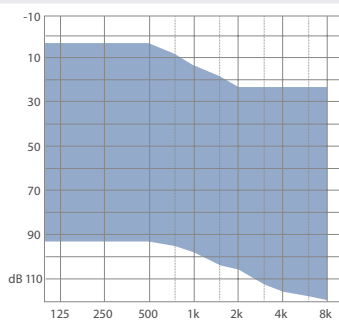

BTE HEARING SYSTEMS

P G4

Tech Level 3

BATTERY: 13

AMPLIFICATION: 75 dB

HOUSING COLORS

- Beige
- Gray
- Dark brown

FITTING RANGE