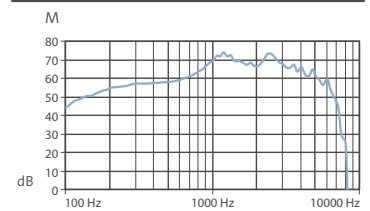

IEC 60118-0²⁾