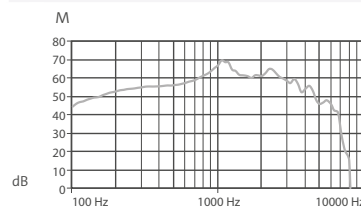

PG4

with earhook

MAXIMUM POWER OUTPUT

LE = 90 dB

MAXIMUM AMPLIFICATION

Amplification at LE = 50 dB

IEC 60118-7:2005¹⁾
ANSI S3.22-2009¹⁾