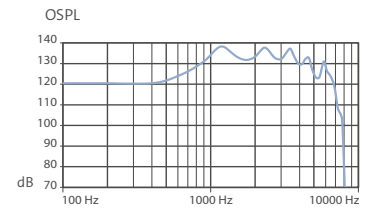

IEC 60118-0²⁾