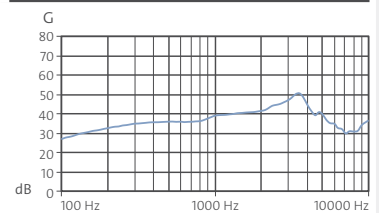

Input: 90 dB

MAXIMUM GAIN

Input: 50 dB

IEC 60118-7:2005¹⁾
ANSI S3.22-2009¹⁾

IEC 60118-0²⁾

TECHNICAL INFORMATION

MAXIMUM OUTPUT

Peak value at 90 dB	115 dB	124 dB
1,600 Hz (RTF)	108 dB	116 dB
HFA (High Frequency Average)	109 dB	111 dB

FULL ON GAIN

Peak value at 50 dB	40 dB	51 dB
1,600 Hz (RTF)	33 dB	41 dB
HFA (High Frequency Average)	35 dB	39 dB
Reference test gain	32 dB	34 dB

TECHNICAL FEATURES

Battery type	10	10
Battery life in hours	90	90
Frequency range	100 – 10,000 Hz	100 – 10,000 Hz
Battery current consumption	0.70 mA	0.70 mA
Equivalent noise level	27 dB	24 dB
Tinnitus noiser broadband	79 dB	
Distortion		
500 Hz	1%	1%
800 Hz	1%	2%
1,600 Hz	1%	1%