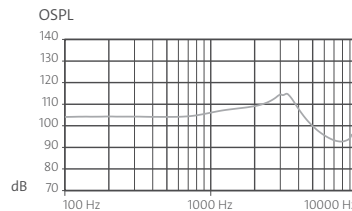

Sina 16 G4

Gain 40 dB

MAXIMUM OUTPUT

Input: 90 dB

MAXIMUM GAIN

Input: 50 dB

IEC 60118-7:2005¹⁾
ANSI S3.22-2009¹⁾