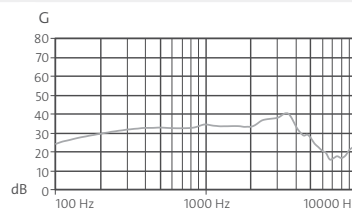

Sina 16 G4

Gain 40 dB

MAXIMUM OUTPUT

Input: 90 dB

MAXIMUM GAIN

Input: 50 dB

IEC 60118-7:2005¹⁾
ANSI S3.22-2009¹⁾