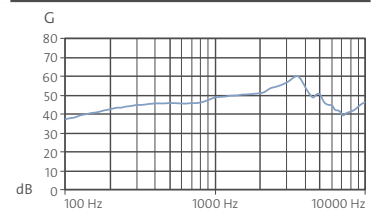

IEC 60118-0²⁾

TECHNICAL INFORMATION

MAXIMUM OUTPUT

Peak value at 90 dB	115 dB	125 dB
1,600 Hz (RTF)	108 dB	116 dB
HFA (High Frequency Average)	108 dB	112 dB

FULL ON GAIN

Peak value at 50 dB	50 dB	60 dB
1,600 Hz (RTF)	43 dB	50 dB
HFA (High Frequency Average)	45 dB	48 dB
Reference test gain	31 dB	43 dB

TECHNICAL FEATURES

Battery type	10	10
Battery life in hours	79	79
Frequency range	100 – 10,000 Hz	100 – 10,000 Hz
Battery current consumption	0.80 mA	0.80 mA
Equivalent noise level	27 dB	24 dB
Tinnitus noiser broadband	70 dB	
Distortion		
500 Hz	1%	1%
800 Hz	1%	2%
1,600 Hz	1%	1%

¹⁾ Technical data measured in accordance with IEC 60118-7:2005 and ANSI S3.22-2009 at 2 ccm coupler

²⁾ Technical data measured in accordance with IEC 60118-0 at ear simulator

WARNING

Small parts present a choking hazard.
This device is not suitable for fitting to babies, small children or mentally disabled persons.

10.2016 / Subject to change without prior notice. Color deviation possible due to printing process.

For control ranges and more programming features see Hearing Instrument Simulation of Connexx 8.2 and AudioFit 8.2 or higher.

AS AUDIO-SERVICE GmbH · Alter Postweg 190 · 32584 Löhne · Germany
info@audioservice.com · www.audioservice.com