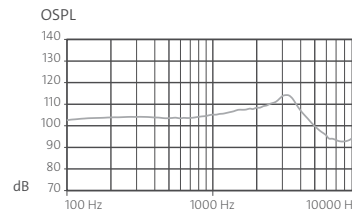

This device is not suitable for fitting to babies, small children or mentally disabled persons.

Sina 16 G4

Gain 50 dB

MAXIMUM OUTPUT

Input: 90 dB

MAXIMUM GAIN

Input: 50 dB

IEC 60118-7:2005¹⁾
ANSI S3.22-2009¹⁾