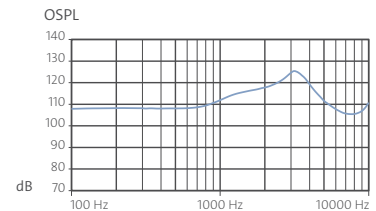

IEC 60118-0²⁾

TECHNICAL INFORMATION

MAXIMUM OUTPUT

Peak value at 90 dB	115 dB	125 dB
1,600 Hz (RTF)	108 dB	116 dB
HFA (High Frequency Average)	108 dB	112 dB

FULL ON GAIN

Peak value at 50 dB	50 dB	60 dB
1,600 Hz (RTF)	43 dB	50 dB
HFA (High Frequency Average)	45 dB	48 dB
Reference test gain	31 dB	43 dB

TECHNICAL FEATURES

Battery type	10	10
Battery life in hours	79	79
Frequency range	100 – 10,000 Hz	100 – 10,000 Hz
Battery current consumption	0.80 mA	0.80 mA
Equivalent noise level	27 dB	24 dB
Tinnitus noiser broadband	70 dB	
Distortion		
500 Hz	1%	1%
800 Hz	1%	2%
1,600 Hz	1%	1%

¹⁾ Technical data measured in accordance with IEC 60118-7:2005 and ANSI S3.22-2009 at 2 ccm coupler

²⁾ Technical data measured in accordance with IEC 60118-0 at ear simulator

WARNING

Small parts present a choking hazard.
This device is not suitable for fitting to babies, small children or mentally disabled persons.

10.2016 / Subject to change without prior notice. Color deviation possible due to printing process.

For control ranges and more programming features see Hearing Instrument Simulation of Connexx 8.2 and AudioFit 8.2 or higher.

AS AUDIO-SERVICE GmbH · Alter Postweg 190 · 32584 Löhne · Germany
info@audioservice.com · www.audioservice.com