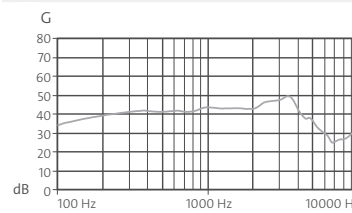

This device is not suitable for fitting to babies, small children or mentally disabled persons.

Sina 16 G4

Gain 50 dB

MAXIMUM OUTPUT

Input: 90 dB

MAXIMUM GAIN

Input: 50 dB

IEC 60118-7:2005¹⁾
ANSI S3.22-2009¹⁾