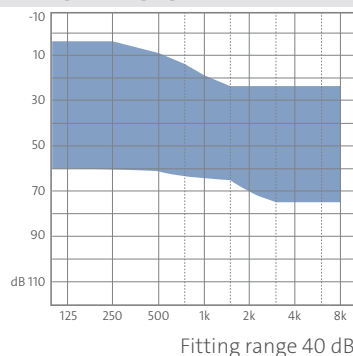

OPTIONS

- Audiostreamer Smart Connect
- Remote control Smart Remote
- Remote control Smart Key
- Smart Connect App
- Smart Remote App

PROGRAMMING CABLES

Programming cable, right	Art.-No. 105 40 984
Programming cable, left	Art.-No. 105 40 985

TECHNICAL FEATURES

- 40 signal processing channels / 20 frequency channels
- 20 AGC channels / 20 MPO channels
- 6 hearing programs
  - > MusicSelect (Live music, musicians, sound carriers)
  - > EchoClear / Dereverberation
- Data Logging
- Wireless optional
  - > AudioLink
  - > Binaural synchronization
  - > Wireless audio streaming

SIGNAL PROCESSING

- Anti-Feedback system
- Noise Manager
  - > Adaptive noise reduction
  - > Wiener filter
  - > Impulse suppressor
  - > Auto-situation adaption
- AudioTronic 1 Mic (Prerequisite AudioLink)
  - > Automatic
  - > Adaptive
- Frequency and dynamics concept
  - > TRC S
  - > Selective frequency compression
  - > HiFi functionality
  - > Sound Upgrade (in wireless audio streaming mode)
  - > Volume setting dependent on environment (only in wireless audio streaming mode)
- Programmable Tinnitus function

AUTOMATIC FUNCTIONS

- Comfort365
- Intelligent Acclimatic
- Comformatic

FITTING RANGES

P = Patent

For more information about features please check out our website www.audioservice.com