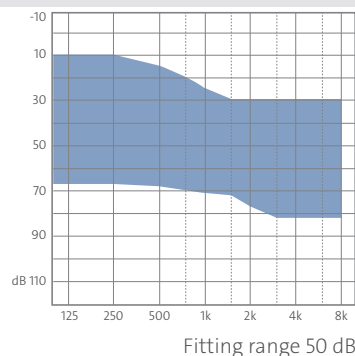

OPTIONS

- Audiostreamer Smart Connect
- Remote control Smart Remote
- Remote control Smart Key
- Smart Connect App
- Smart Remote App

PROGRAMMING CABLES

Programming cable, right	Art.-No. 105 40 984
Programming cable, left	Art.-No. 105 40 985

TECHNICAL FEATURES

- 40 signal processing channels / 20 frequency channels
- 20 AGC channels / 20 MPO channels
- 6 hearing programs
  - > MusicSelect (Live music, musicians, sound carriers)
  - > EchoClear / Dereverberation
- Data Logging
- Wireless optional
  - > AudioLink
  - > Binaural synchronization
  - > Wireless audio streaming

SIGNAL PROCESSING

- Anti-Feedback system
- Noise Manager
  - > Adaptive noise reduction
  - > Wiener filter
  - > Impulse suppressor
  - > Auto-situation adaption
- AudioTronic 1 Mic (Prerequisite AudioLink)
  - > Automatic
  - > Adaptive
- Frequency and dynamics concept
  - > TRC S
  - > Selective frequency compression
  - > HiFi functionality
  - > Sound Upgrade (in wireless audio streaming mode)
  - > Volume setting dependent on environment (only in wireless audio streaming mode)
- Programmable Tinnitus function

AUTOMATIC FUNCTIONS

- Comfort365
- Intelligent Acclimatic
- Comformatic

FITTING RANGES

P = Patent

For more information about features please check out our website www.audioservice.com