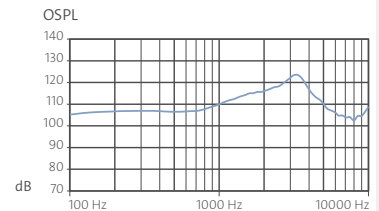

Input: 90 dB

MAXIMUM GAIN

Input: 50 dB

IEC 60118-7:2005¹⁾
ANSI S3.22-2009¹⁾

IEC 60118-0²⁾

TECHNICAL INFORMATION

MAXIMUM OUTPUT

Peak value at 90 dB	115 dB	124 dB
1,600 Hz (RTF)	108 dB	116 dB
HFA (High Frequency Average)	109 dB	111 dB

FULL ON GAIN

Peak value at 50 dB	40 dB	51 dB
1,600 Hz (RTF)	33 dB	41 dB
HFA (High Frequency Average)	35 dB	39 dB
Reference test gain	32 dB	34 dB

TECHNICAL FEATURES

Battery type	10	10
Battery life in hours	90	90
Frequency range	100 – 10,000 Hz	100 – 10,000 Hz
Battery current consumption	0.70 mA	0.70 mA
Equivalent noise level	27 dB	24 dB
Tinnitus noiser broadband	79 dB	
Distortion		
500 Hz	1%	1%
800 Hz	1%	2%
1,600 Hz	1%	1%